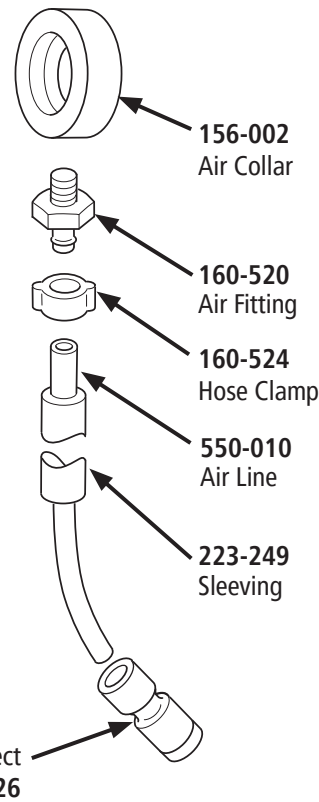

400/600 Series Spray Nozzles

YOUR SYSTEM CONFIGURATION

	ORIFICE	PART NO
Ultra Narrow	.020"	915-006
	.040"	915-003
Narrow HV	.060"	915-002
	.040"	915-010
Narrow	.060"	915-011
	.020"	915-008
Standard	.040"	915-013
	.060"	915-012
Wide	.020"	915-009
	.040"	915-015
Extra Wide	.060"	915-014
	.060"	915-016

All nozzles include:
1) O-ring P/N 520-023

915-004
400 Series Airline Kit