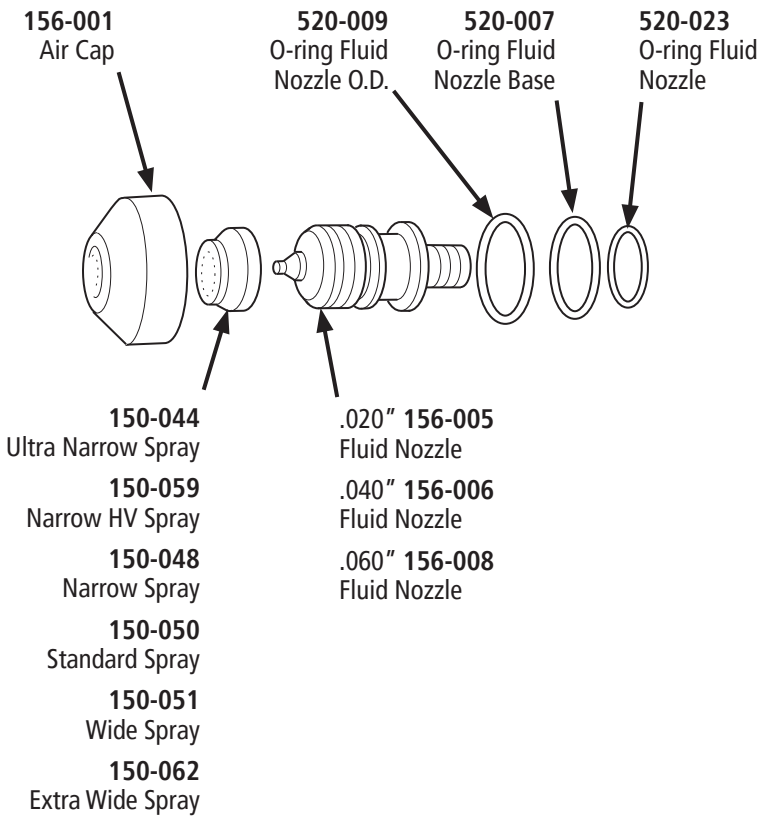

400/600 Series Spray Nozzles

YOUR SYSTEM CONFIGURATION

	ORIFICE	PART NO
Ultra Narrow	.020"	915-006
	.040"	915-003
Narrow HV	.060"	915-002
	.040"	915-010
Narrow	.060"	915-011
	.020"	915-008
Standard	.040"	915-013
	.060"	915-012
Wide	.020"	915-009
	.040"	915-015
Extra Wide	.060"	915-014
	.060"	915-016

All nozzles include:
1) O-ring P/N 520-023

915-004
400 Series Airline Kit