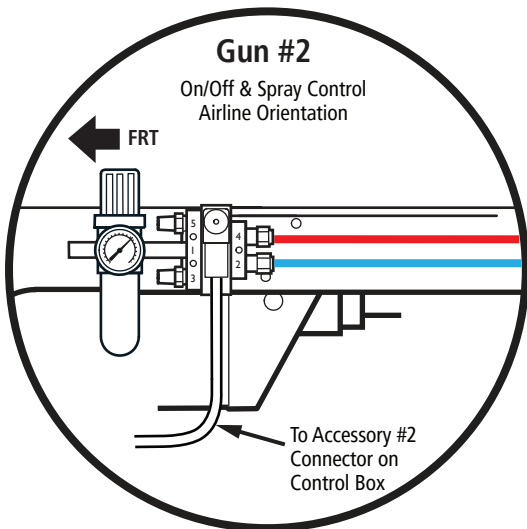

Automatic Gun On/Off Control

IMPORTANT: The illustration below shows the red and blue air line orientation for "Gun #1." The red and blue air line orientation for "Gun #2" is reversed as shown.

Replacement Harness

120 VAC	220 VAC
922-192	XP-922-192

Automatic Gun On/Off Control

Contact Closure Activates Motor and Valve Simultaneously

Remote Trigger Switch
922-044

Remote Run Cable
for OEM Interface
922-041

Foot Switch
922-045