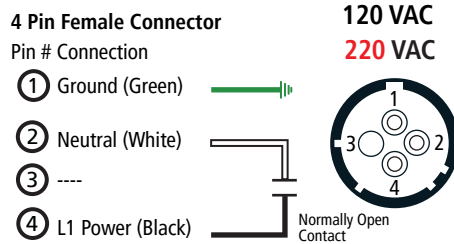

Automatic Gun On/Off Control

IMPORTANT: The illustration below shows the red and blue air line orientation for "Gun #1." The red and blue air line orientation for "Gun #2" is reversed as shown.

Replacement Harness

120 VAC	220 VAC
922-192	XP-922-192

Automatic Gun On/Off Control

Contact Closure Activates Motor and Valve Simultaneously

Remote Trigger Switch
922-044

Remote Run Cable
for OEM Interface
922-041

Foot Switch
922-045