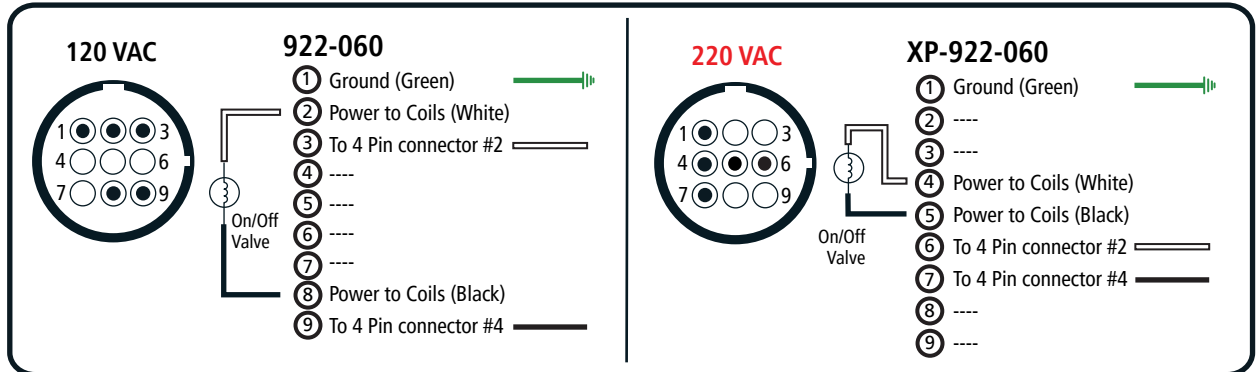

Automatic Gun On/Off Control

IMPORTANT: The illustration below shows the red and blue air line orientation for "Gun #1." The red and blue air line orientation for "Gun #2" is reversed as shown.

Replacement Harness

120 VAC	220 VAC
922-192	XP-922-192

Automatic Gun On/Off Control

Contact Closure Activates Motor and Valve Simultaneously

Remote Trigger Switch
922-044

Remote Run Cable
for OEM Interface
922-041

Foot Switch
922-045