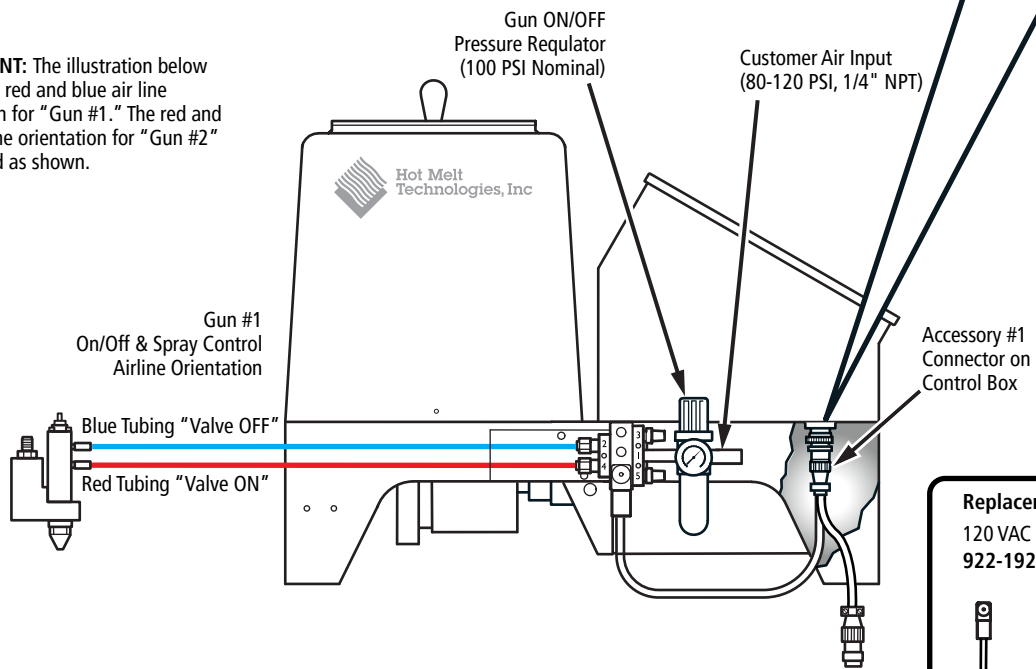

Automatic Gun On/Off Control

IMPORTANT: The illustration below shows the red and blue air line orientation for "Gun #1." The red and blue air line orientation for "Gun #2" is reversed as shown.

Replacement Harness

120 VAC	220 VAC
922-192	XP-922-192

Automatic Gun On/Off Control

Contact Closure Activates Motor and Valve Simultaneously

Remote Trigger Switch
922-044

Remote Run Cable
for OEM Interface
922-041

Foot Switch
922-045