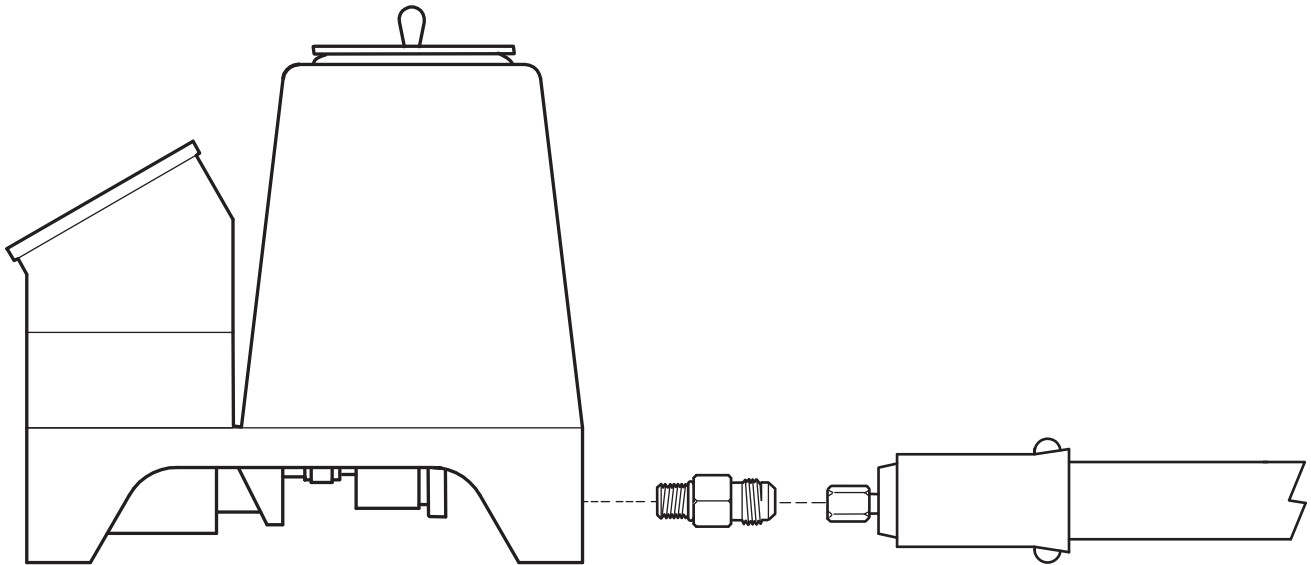

Hydraulic Fittings

Hose To Gun Fittings

160-046
9/16-18 to #6
JIC Straight

160-045
9/16-18 to #6
JIC 90°

160-052
9/16-18 to #6
JIC 45°

160-055
9/16-18 to #8
JIC Straight

160-054
9/16-18 to #8
JIC 90°

160-053
9/16-18 to #8
JIC 45°

Hose To Pump Fittings

160-046
3/8 NPT to #6
JIC Straight

160-029
3/8 NPT to #6
JIC 90°

160-087
3/8 NPT to #8
JIC Straight

160-032
3/8 NPT to #8
JIC 90°

160-089
3/8 NPT to #10
JIC Straight

160-090
3/4 NPT to #10
JIC Straight
(PA-50 Pump only)