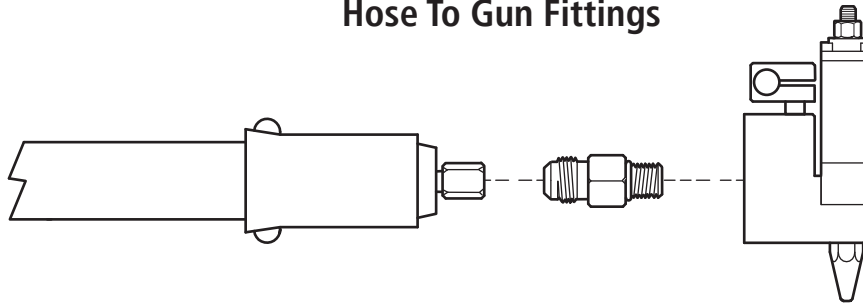

Hydraulic Fittings

Hose To Gun Fittings

160-046
9/16-18 to #6
JIC Straight

160-045
9/16-18 to #6
JIC 90°

160-052
9/16-18 to #6
JIC 45°

160-055
9/16-18 to #8
JIC Straight

160-054
9/16-18 to #8
JIC 90°

160-053
9/16-18 to #8
JIC 45°

Hose To Pump Fittings

160-046
3/8 NPT to #6
JIC Straight

160-029
3/8 NPT to #6
JIC 90°

160-087
3/8 NPT to #8
JIC Straight

160-032
3/8 NPT to #8
JIC 90°

160-089
3/8 NPT to #10
JIC Straight

160-090
3/4 NPT to #10
JIC Straight
(PA-50 Pump only)