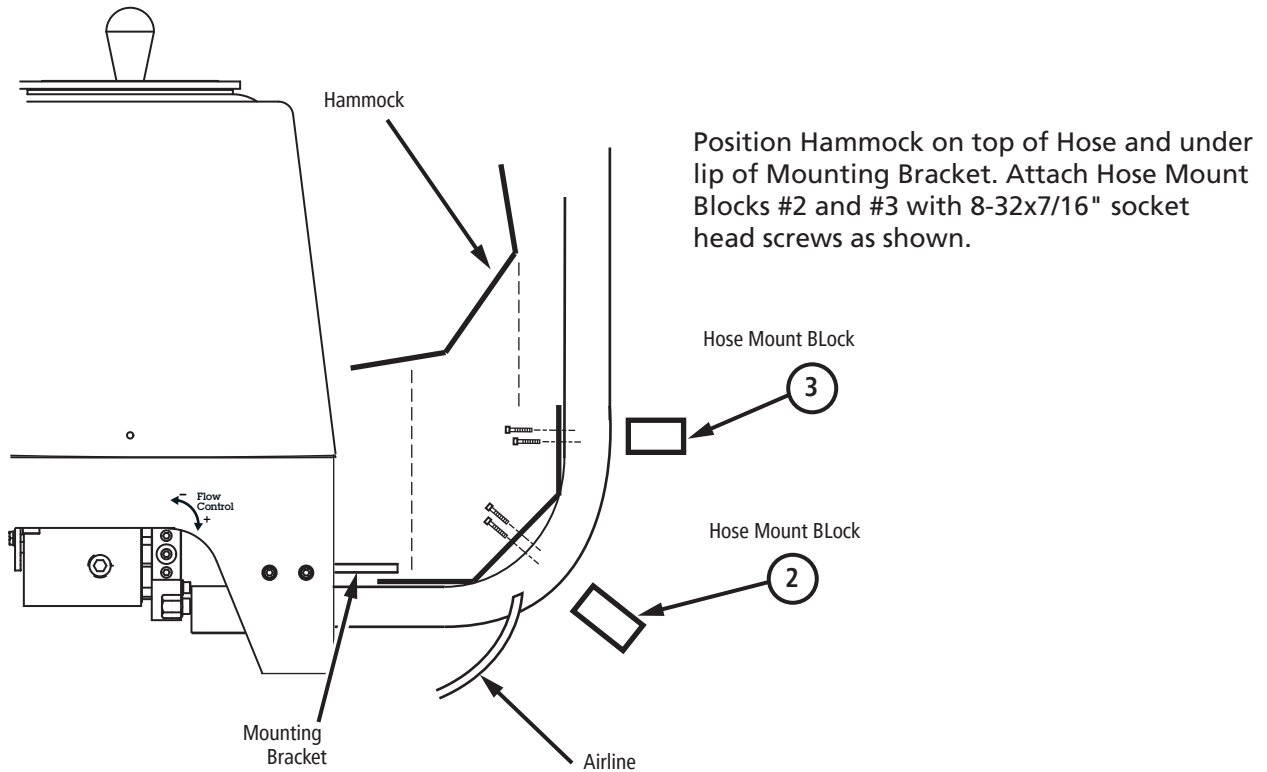

# Hose Hammock-Machine Mounted Installation Procedure

933-007

Please contact HMT Technical Service & Support with any questions at 248-853-9326 or TSS@hotmelt-tech.com