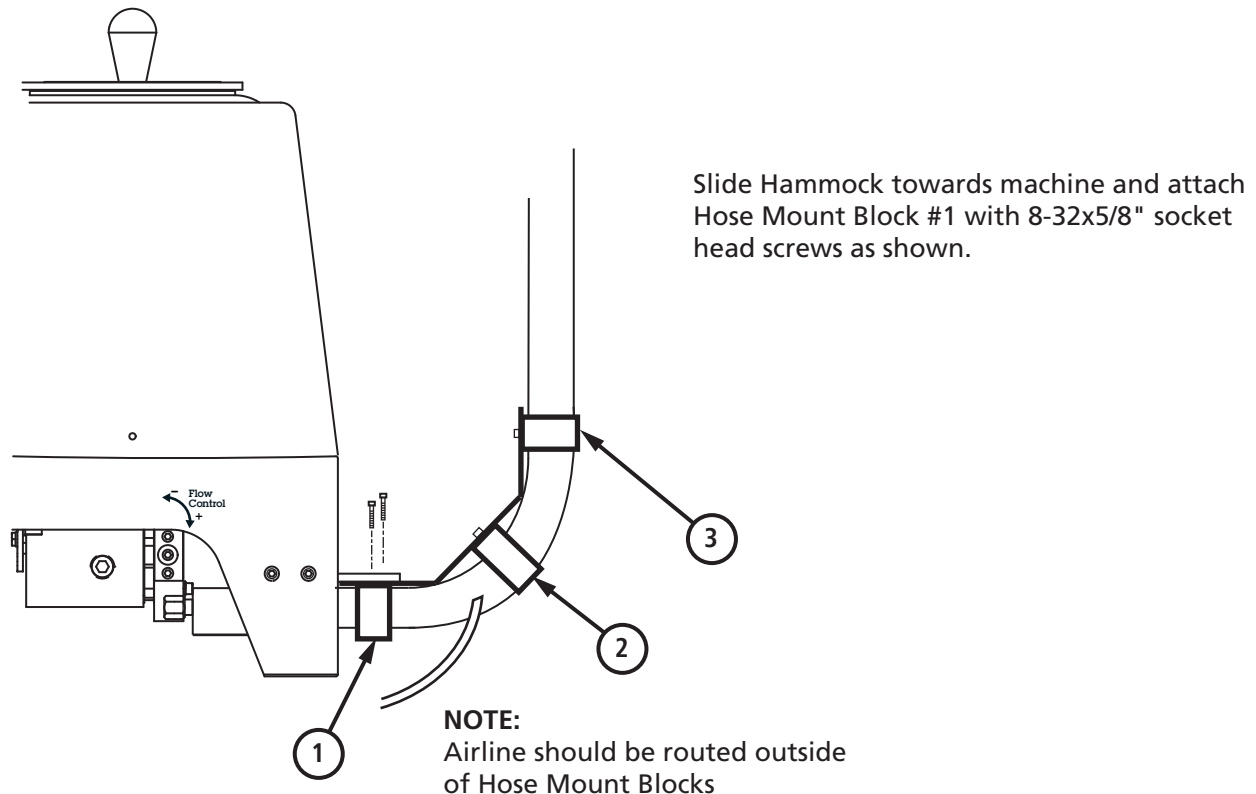

# Hose Hammock-Machine Mounted Installation Procedure

933-007

Please contact HMT Technical Service & Support with any questions at 248-853-9326 or TSS@hotmelt-tech.com